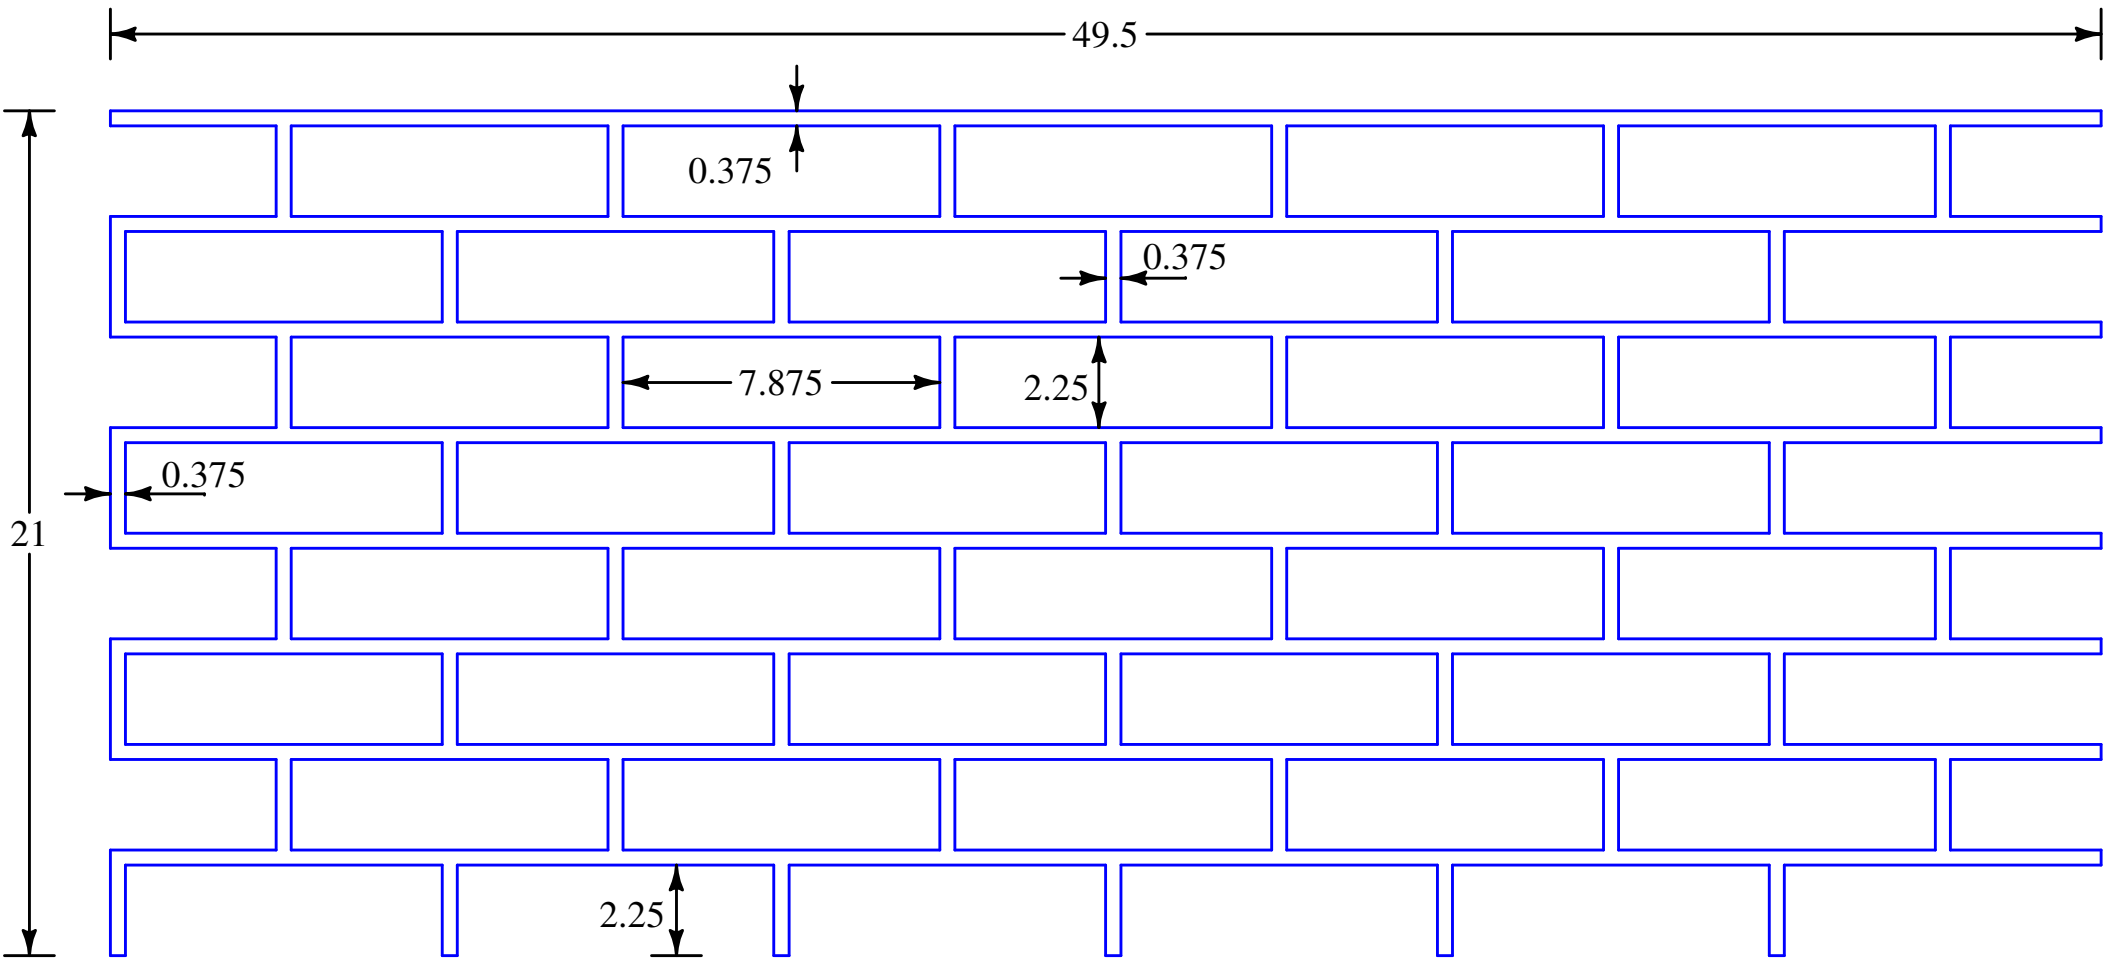

EASTERN BRICK

WALL BRICK

NY WALL BRICK 3/8"

CALIFORNIA FACE BRICK

REGULAR FACE BRICK

32.375

47.875

0.375

0.1875

0.1875

0.375

11.5938

3.625

0.375

MODULAR BRICK

UTILITY BRICK