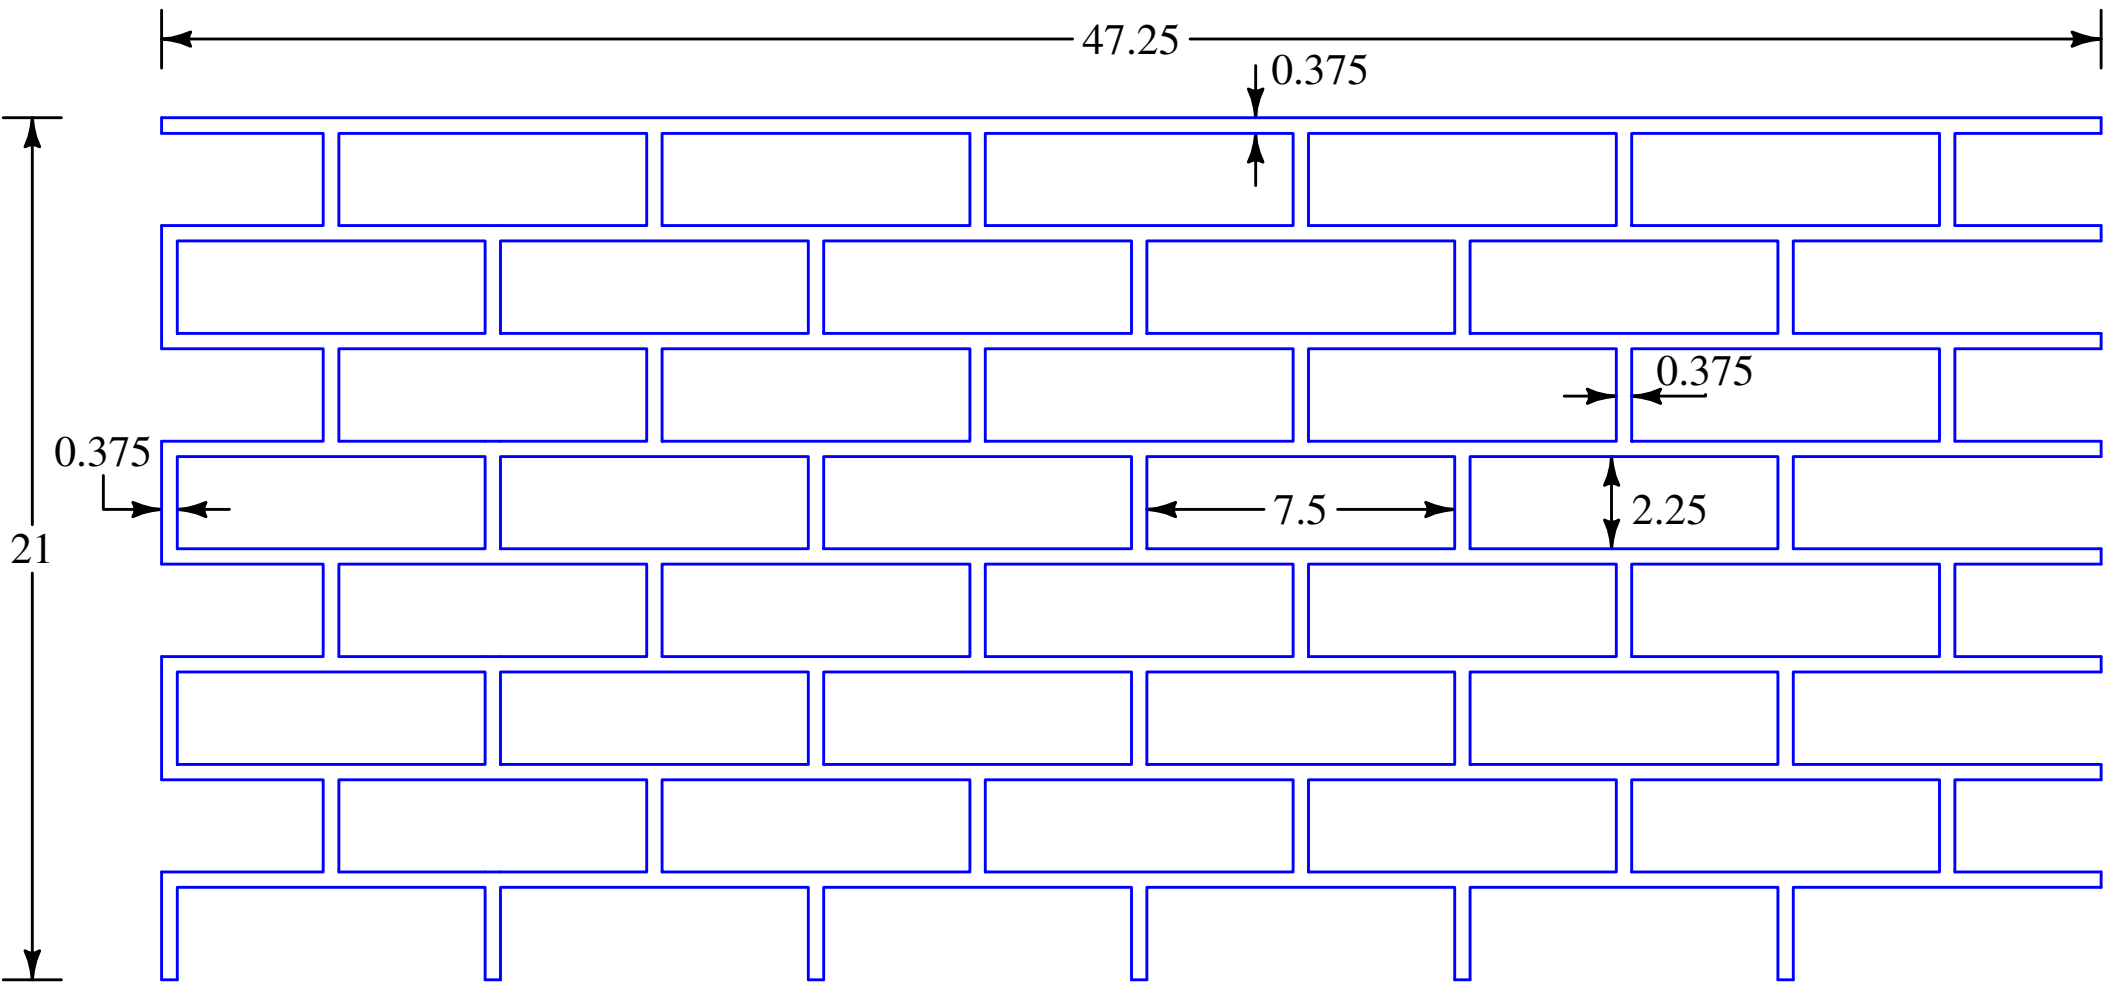

DRYVIT CUSTOM BRICK™ TEMPLATE BOOK

*The Classic Look of Brick, from an Environmentally-Superior,
Cost-Effective, Lightweight Alternative*

Custom
BRICK™

 **Dryvit™**

10" SOLDIER COURSE

8" SOLDIER COURSE

USED WALL BRICK

EASTERN BRICK

WALL BRICK

NY WALL BRICK 3/8"

CALIFORNIA FACE BRICK

REGULAR FACE BRICK

32.375

47.875

0.375