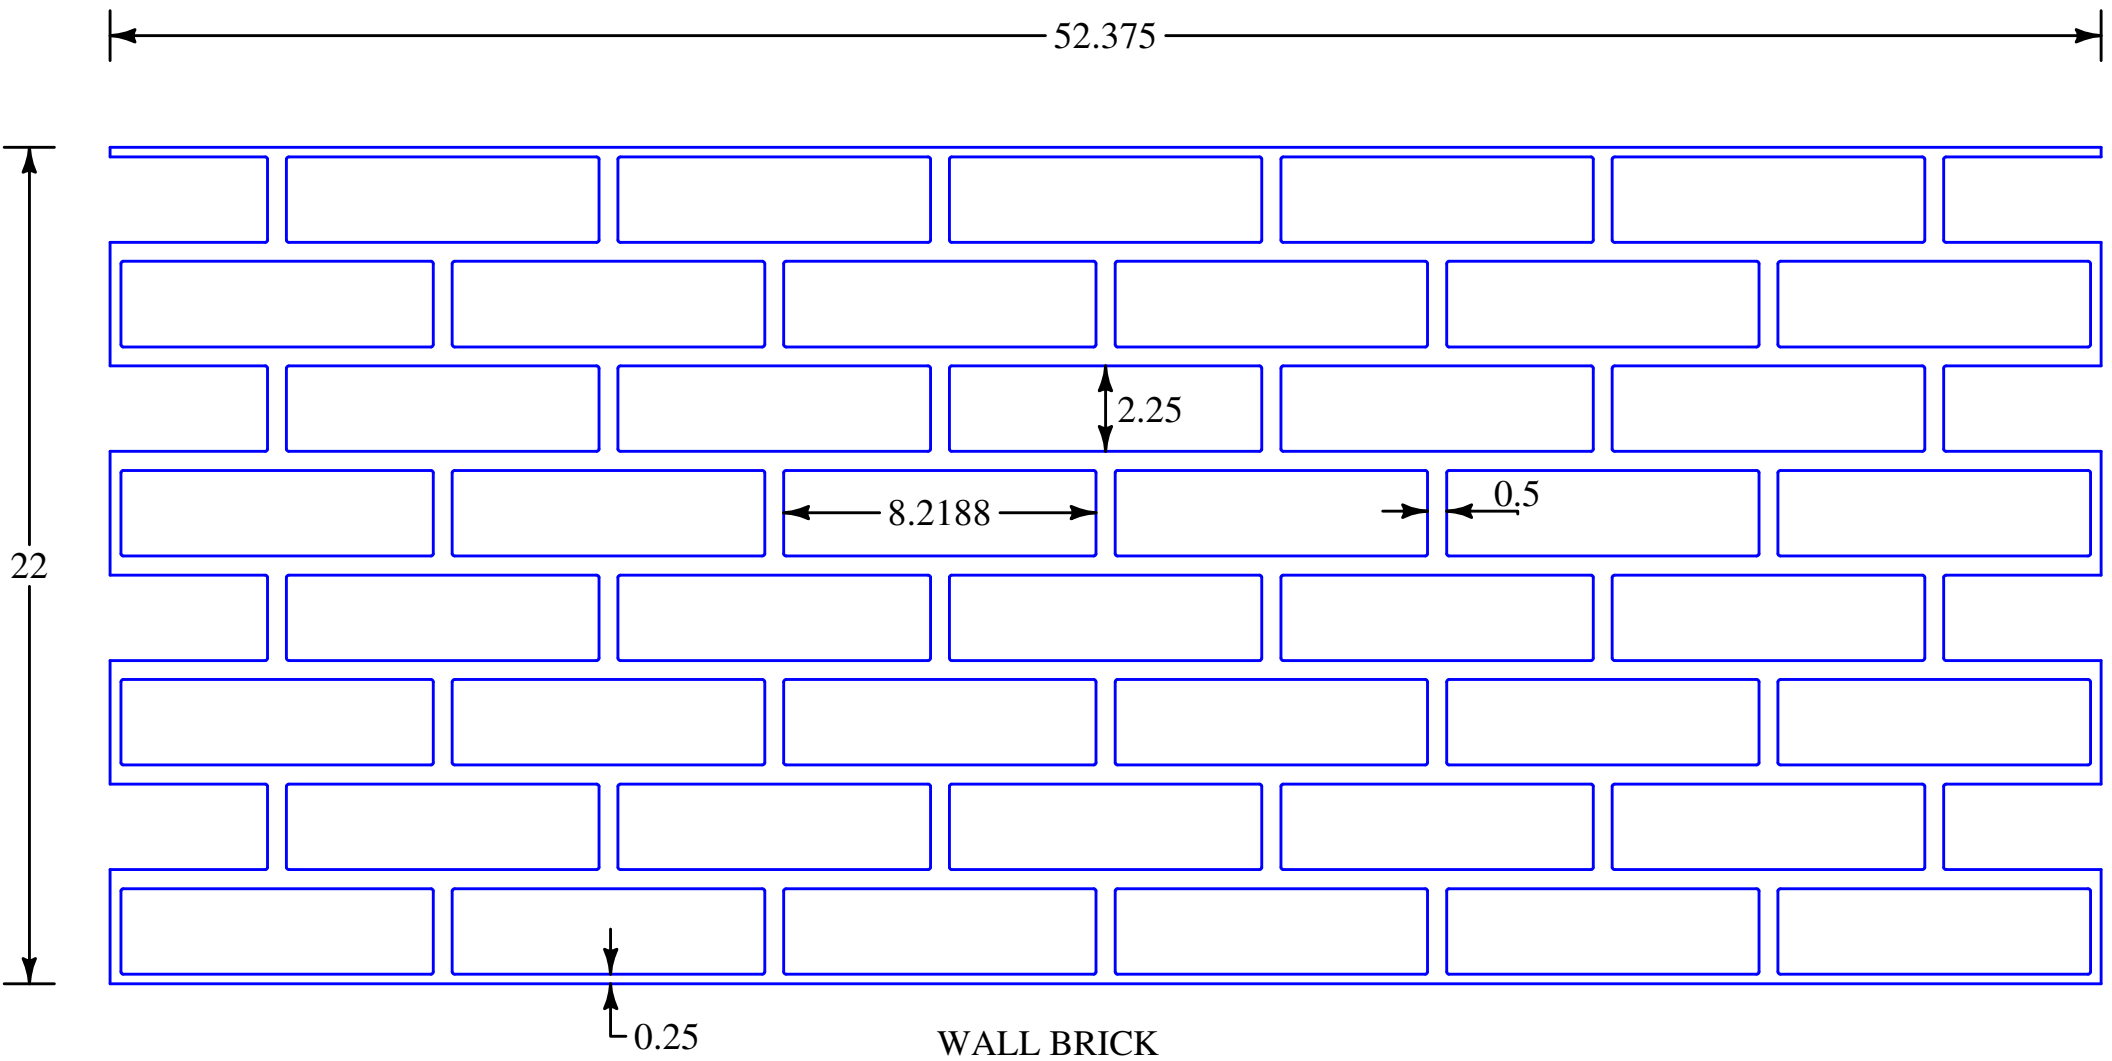

DRYVIT CUSTOM BRICK™ TEMPLATE BOOK

*The Classic Look of Brick, from an Environmentally-Superior,
Cost-Effective, Lightweight Alternative*

Custom
BRICK™

 **Dryvit™**

10" SOLDIER COURSE

8" SOLDIER COURSE

USED WALL BRICK

EASTERN BRICK

WALL BRICK

NY WALL BRICK 3/8"

CALIFORNIA FACE BRICK

REGULAR FACE BRICK

32.375

47.875

0.375

0.1875

0.1875

0.375

11.5938

3.625

0.375

MODULAR BRICK

UTILITY BRICK