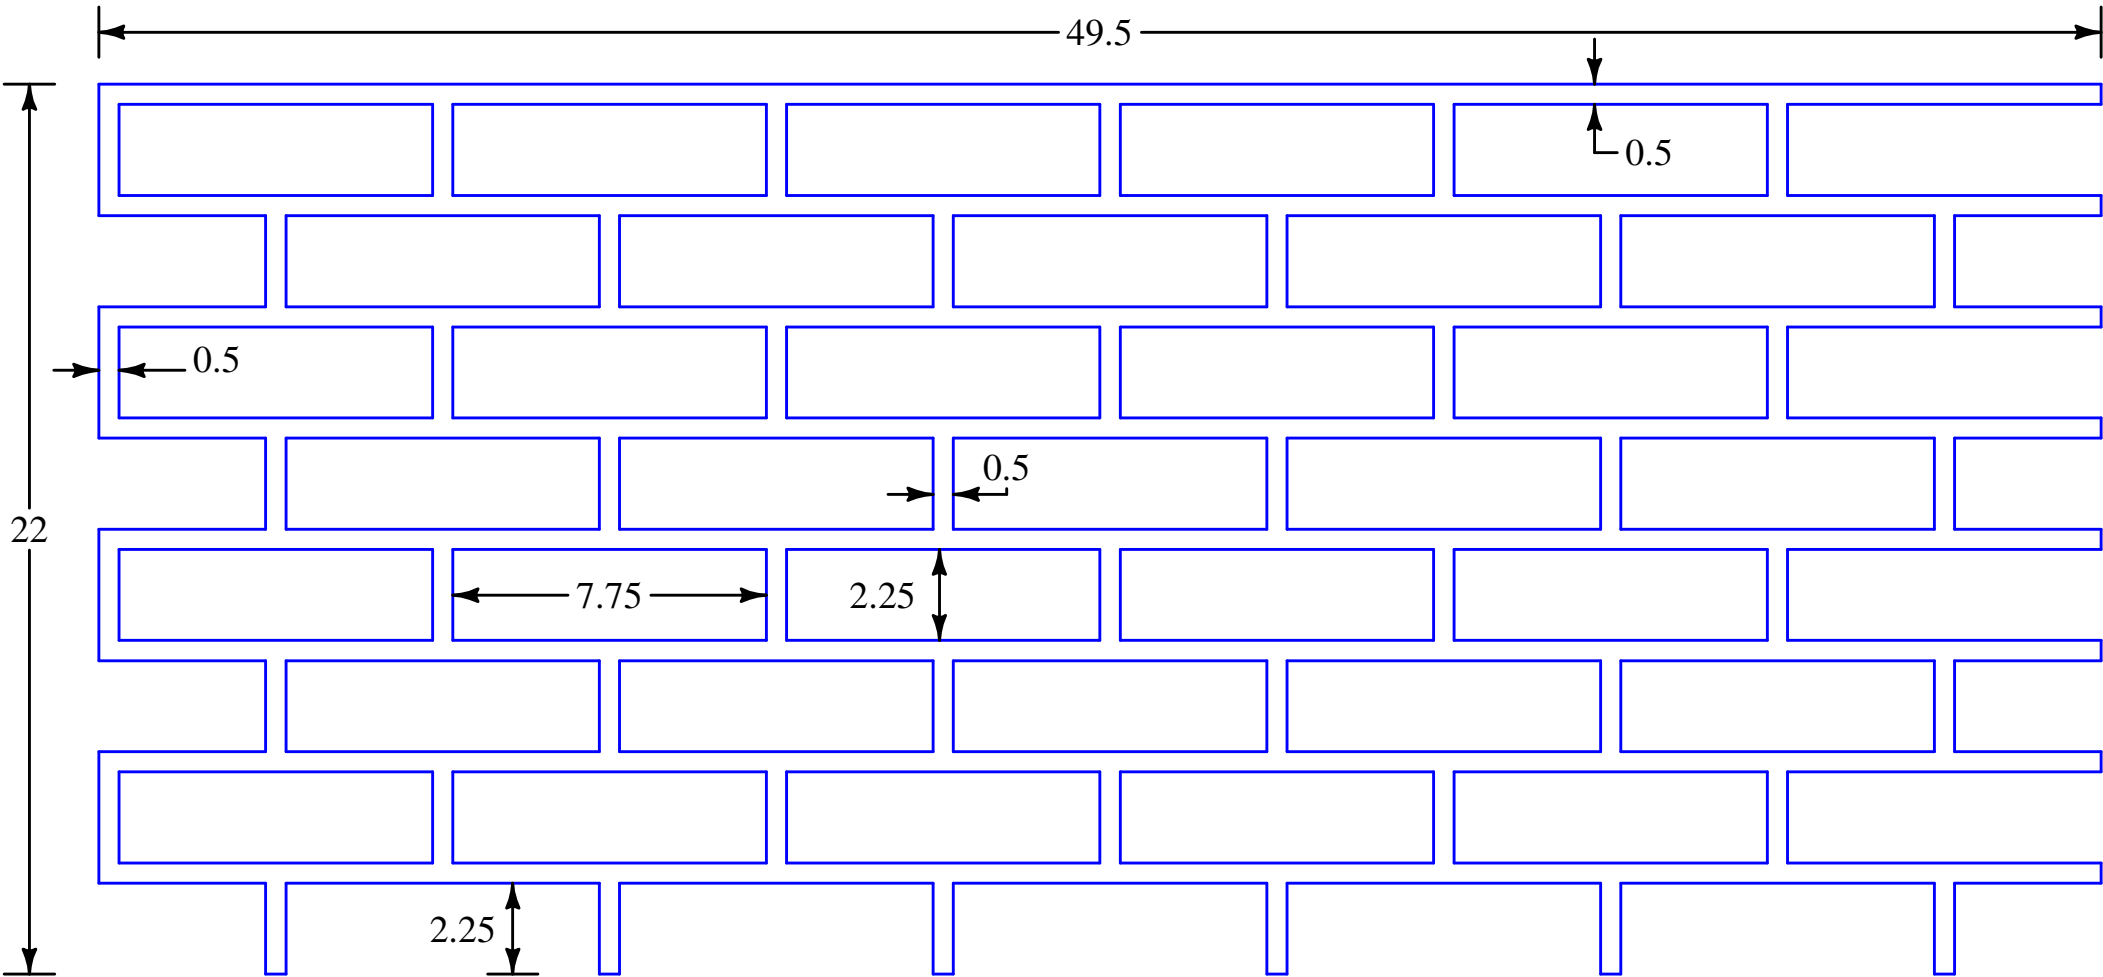

EASTERN BRICK

WALL BRICK

NY WALL BRICK 3/8"

CALIFORNIA FACE BRICK

REGULAR FACE BRICK

32.375

47.875

0.375