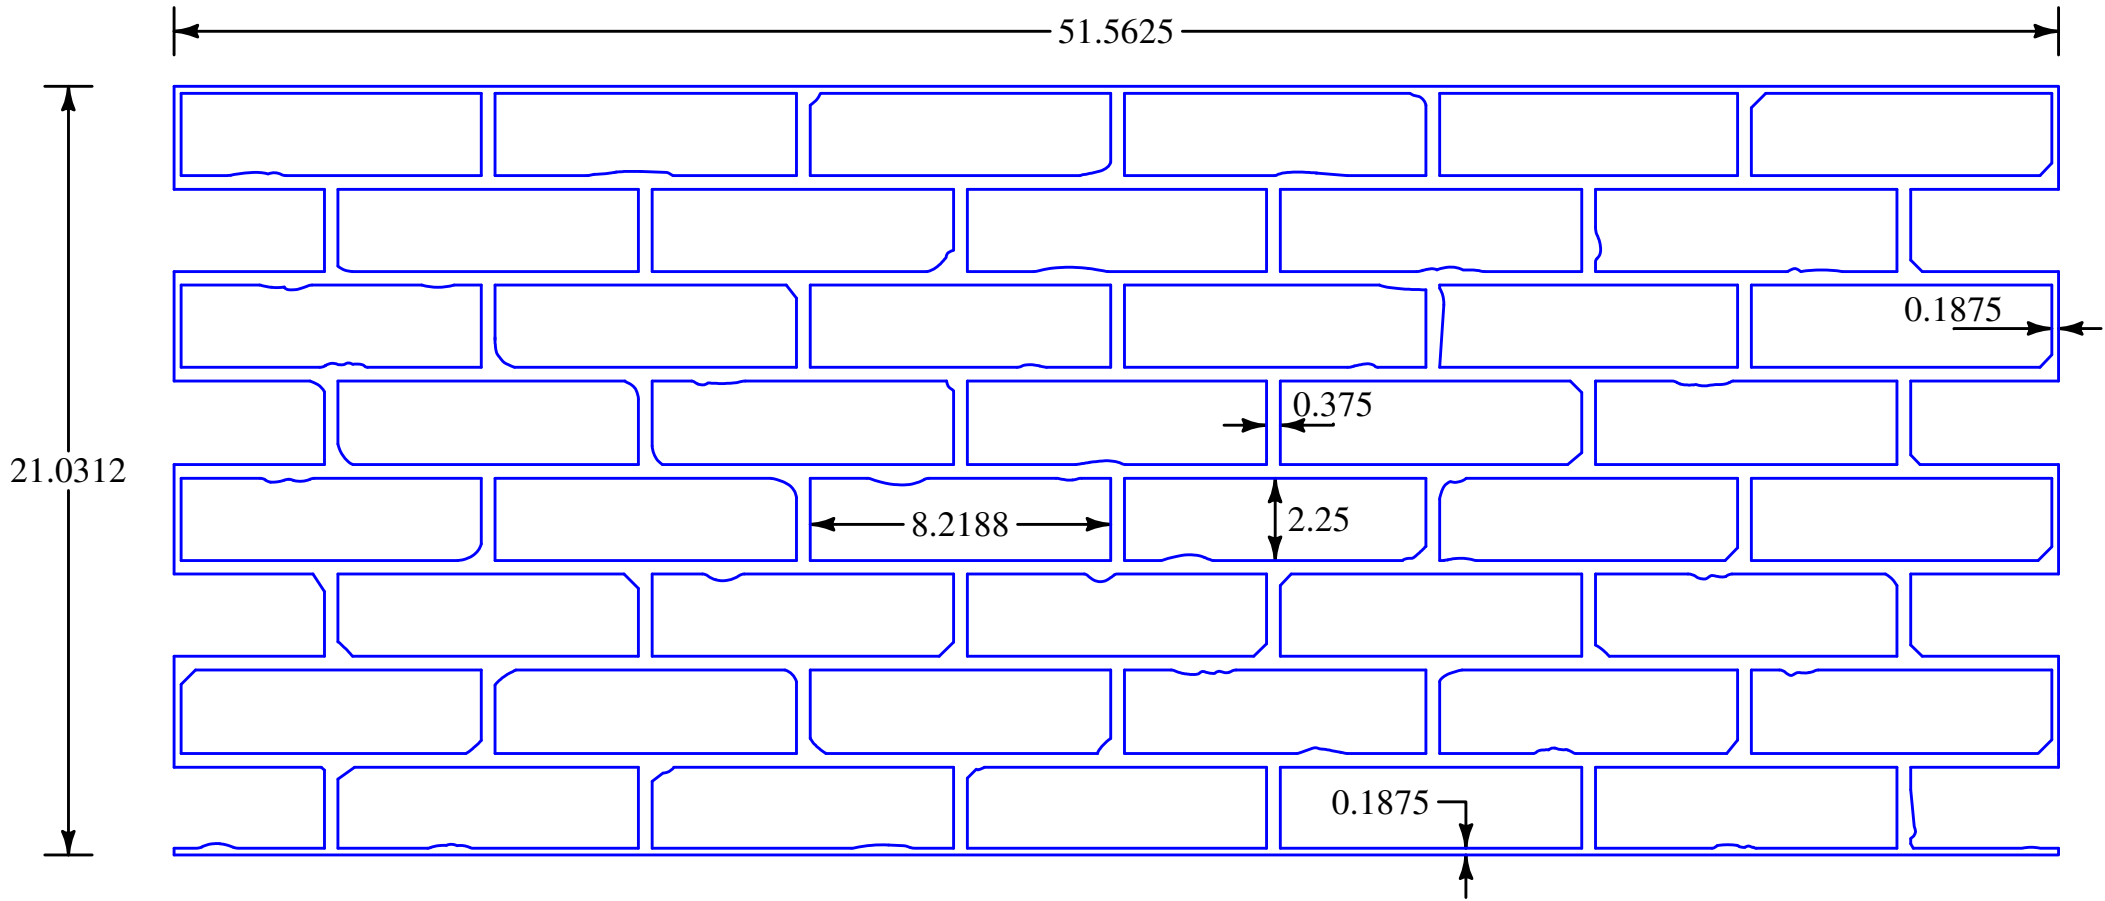

USED WALL BRICK