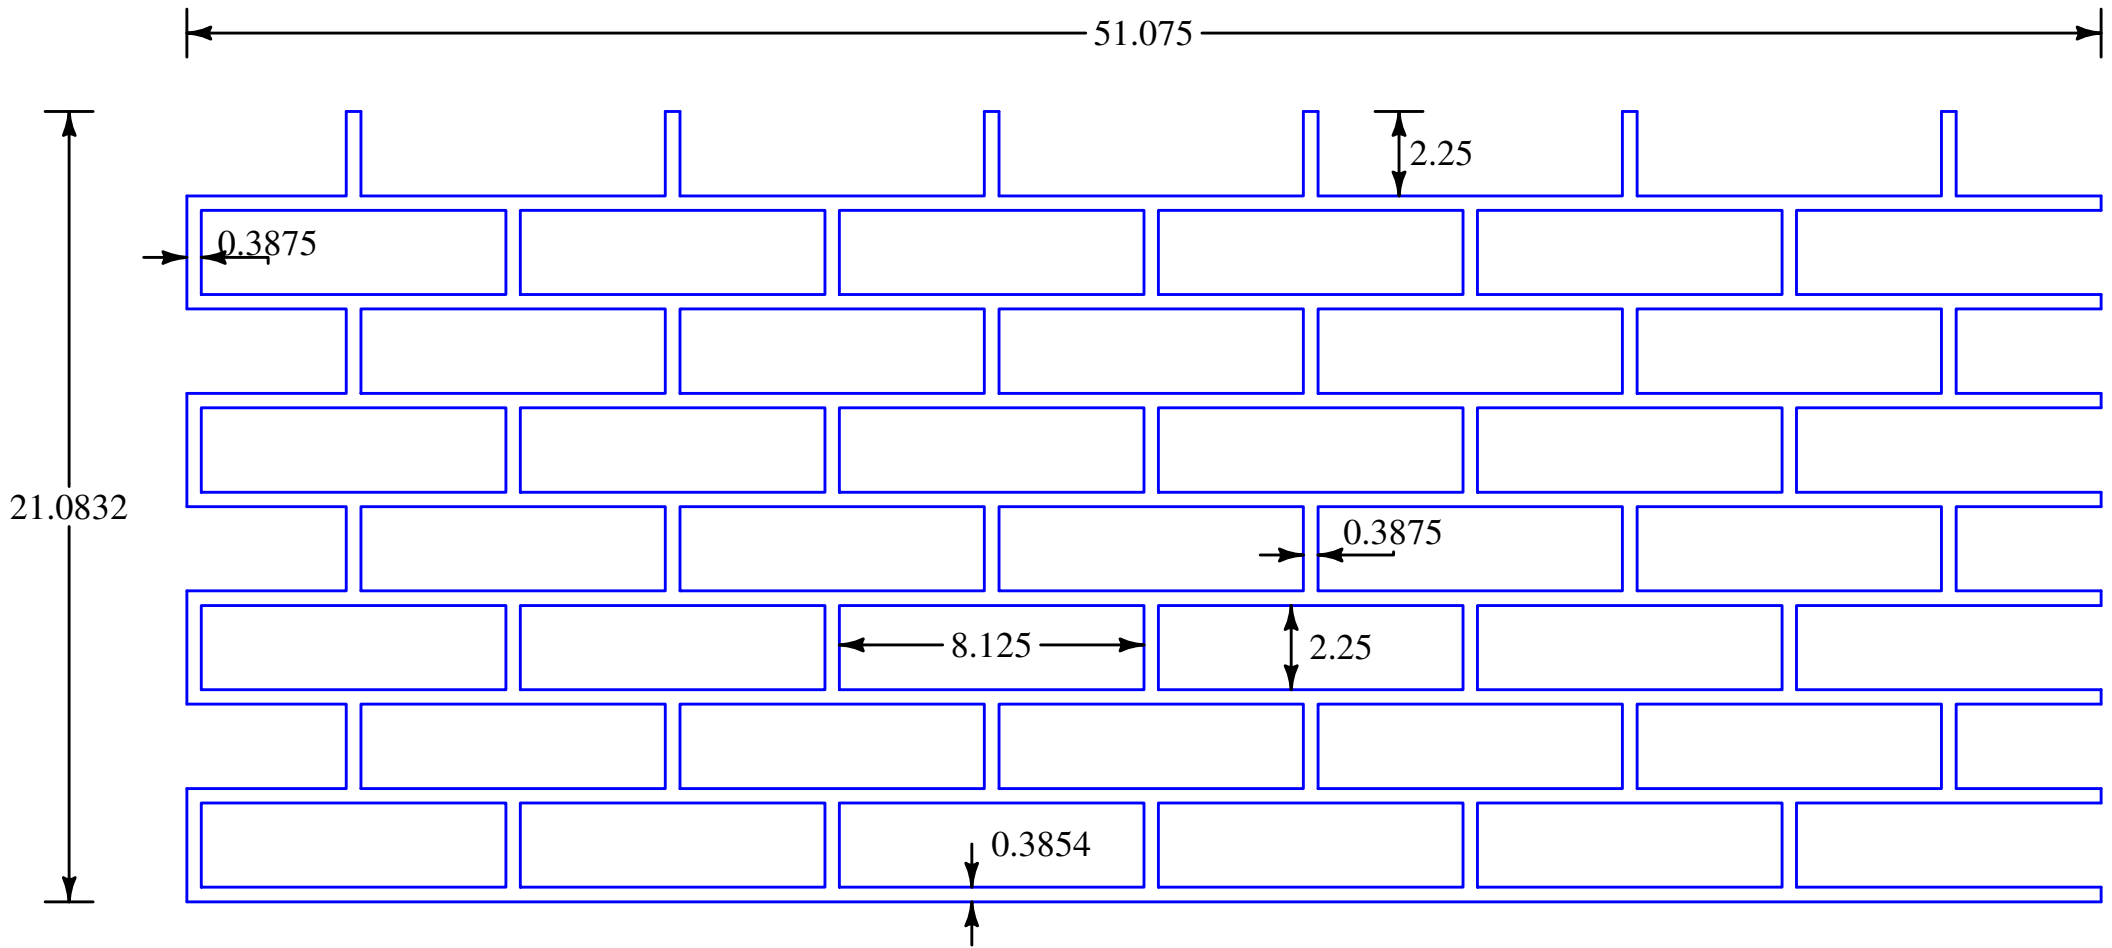

EASTERN BRICK

WALL BRICK

NY WALL BRICK 3/8"

CALIFORNIA FACE BRICK

REGULAR FACE BRICK

32.375

47.875

0.375